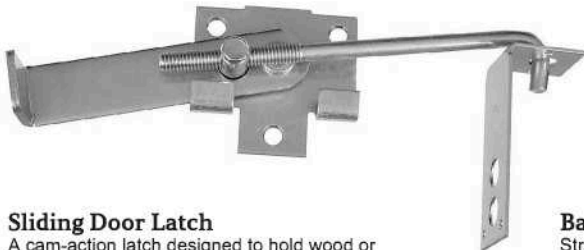

Sliding Door Box Hanger

Use on wood frame metal clad doors using 2" x 4" or 2" x 6" frame. Offset 9" bolt - with 7" thread - adjusts door vertically and laterally (1") from inside building. Zinc finish. 742085 **\$39.99**

Round Rail Hanger

The 1/2" offset 9" bolt - with 7" thread - adjusts door vertically and laterally (1") from inside building. Zinc finish. 703498 **\$48.99**

Flexible Round Rail Hanger

Zinc plated. 600-lb. capacity. Use on wood-frame sliding doors. Adjustable. Includes bolts for attaching door straps. 708289 **\$67.99**

Sliding Door Latch

A cam-action latch designed to hold wood or metal sliding doors firmly in place against the door jamb. Also used on end gates, storage panels on trucks and other closures. 742049 **\$17.99**