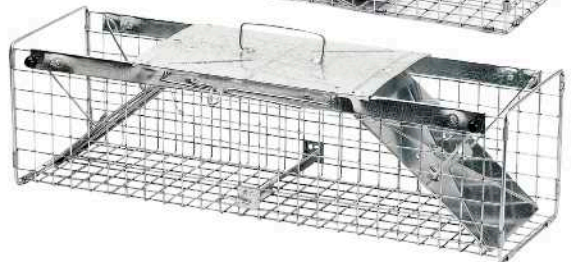

Live Animal Cage Trap

Animals can enter from either end. Doubles as a carrier to transport the captive pest out of the area. High-tensile wire mesh. The right size for squirrels or rabbits.

7" W. x 24" D. x 7" H. 704198 **$47.99**
10" W. x 36" D. x 12" H. 704250 **$67.99**
5" W. x 18" D. x 5" H. 704189 **$28.99**