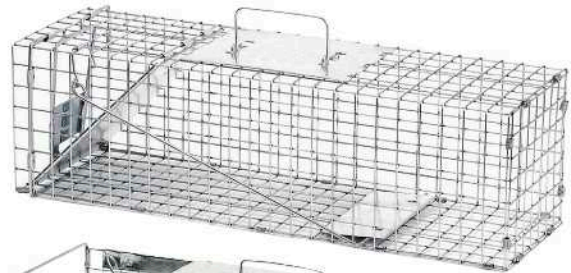

2-Pk. No Touch Mouse Traps

Mouse is killed inside the trap. Throw away the entire trap and replace. Contains no poisons. 719858 **$5.49**

Refillable Rat Bait Station

Includes bait station and (12) bait block refills. Tamper resistant. 705697 **$21.99**

Refillable Corner Fit Mouse Bait Station

Formulated to encourage repetitive feeding. 2 entry locations. Child, pet, and weather resistant. Includes (20) bait refills. 705323 **$15.99**

Live Animal Cage Trap

Easy to set, easy to release. One handed set-and-release mechanism. Animal-safe design. Ideal for catching raccoons and similar-sized animals.

10" W. x 32" D. x 12" H. 726658 **$77.99**
7" W. x 17" D. x 7" H. 701708 **$43.99**

Live Animal Trap

Small trap for skunks, squirrels, chipmunks and rabbits. Heavy-gauge galvanized steel wire. Has spring-loaded doors.

7" W. x 24" D. x 7" H. 738802 **$54.99**
10" W. x 32" D. x 12" H. 738820 **$61.99**
15" W. x 42" D. x 15" H. 738795 **$109.99**

Live Animal Cage Trap

Animals can enter from either end. Doubles as a carrier to transport the captive pest out of the area. High-tensile wire mesh. The right size for squirrels or rabbits.

7" W. x 24" D. x 7" H. 704198 **$47.99**
10" W. x 36" D. x 12" H. 704250 **$67.99**
5" W. x 18" D. x 5" H. 704189 **$28.99**