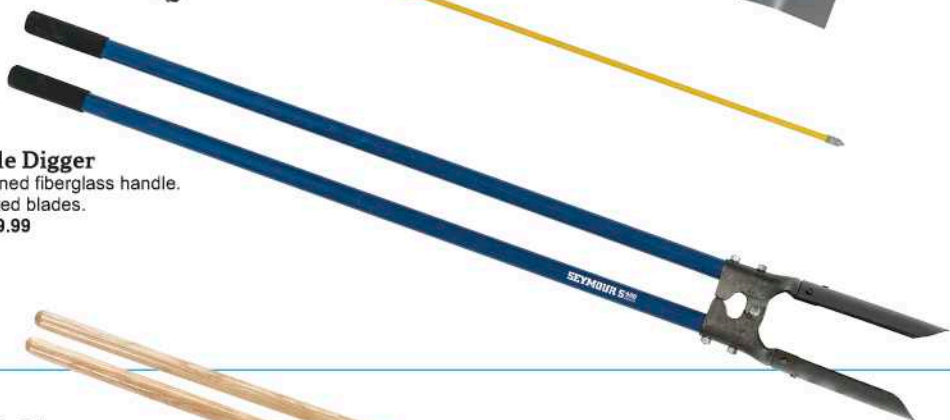

Post Hole Digger

Replaceable carbon steel blades. 48" hardwood handles. 708712 **\$29.99**

Heavy-Duty Post Hole Digger

Replaceable carbon steel blades. 48" hardwood handles. 722819 **\$39.99**

REMINGTON®

17" Gas String Trimmer