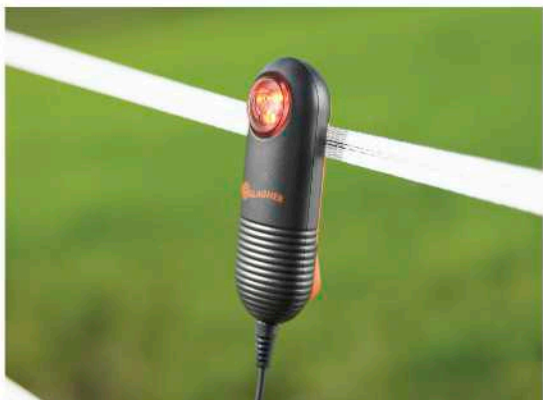

5' 704408 **\$4.29**

M10 Electric Fence Charger
 Tough outer casing and built-in lightning diverter.
 Easy installation. 705129 **\$46.99**

S10 Solar Electric Fence Charger
 Automatically slows down at night. Works for up to 3 weeks without sun. Portable and easy to install. Durable casing with built-in lightning protection. 705132 **\$139.99**

Electric Fence Turbo Wire
 Best suited for distances greater than 1/8 mile where extreme power is required. 9 mixed-metal strands. 40 times more conductive than polywire. Ultra-white, clearly visible to animals. 701826 **\$94.99**

Poly Wire Combo Roll
 Ideal for portable fence projects under 1/4 mile. Ultra white for high-visibility. UV-stabilized for longer life. Resistance of 10,000 ohms/mi. 701822 **\$38.99**

Permanent Electric Fence Tester
 Flashes when electric fence is live. Visible from 3,000' at night. Low voltage cut off, will not flash if the fence voltage is too low. Water and UV-resistant. No batteries required. 703075 **\$37.99**