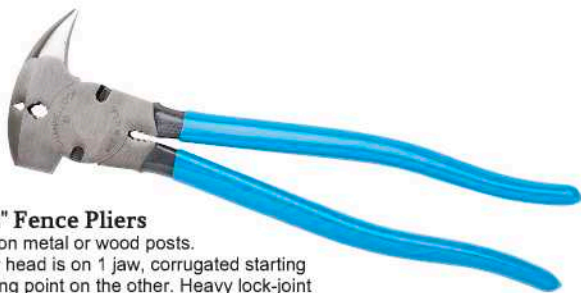

6-Pc. Professional Screwdriver Set

Heat-treated alloy steel blades. Includes one each: Phillips P103A #1 x 3", P204A #2 x 4", P206A #2 x 6"; and one each slotted S363A 3/16" x 3", S144A 1/4" x 4", S146A 1/4" x 6". 302616 **\$41.99**