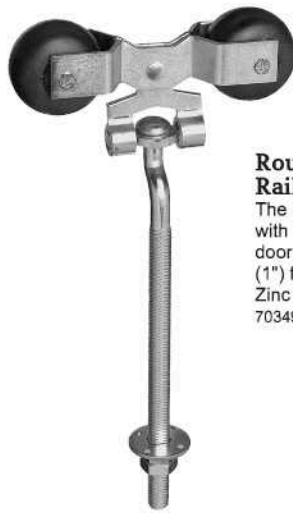

Sliding Door Box Hanger

Use on wood frame metal clad doors using 2" x 4" or 2" x 6" frame. Offset 9" bolt - with 7" thread - adjusts door vertically and laterally (1") from inside building. Zinc finish. 742085 **\$39.99**