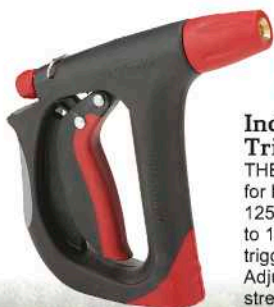

Industrial Front Trigger Pistol Nozzle

THERMOGUARD Insulated for hot and cold water comfort. 125 PSI. Hot water rated to 160°F. Crush-resistant trigger with no-slip grip. Adjusts from fine mist to full stream. 754889 **$17.49**